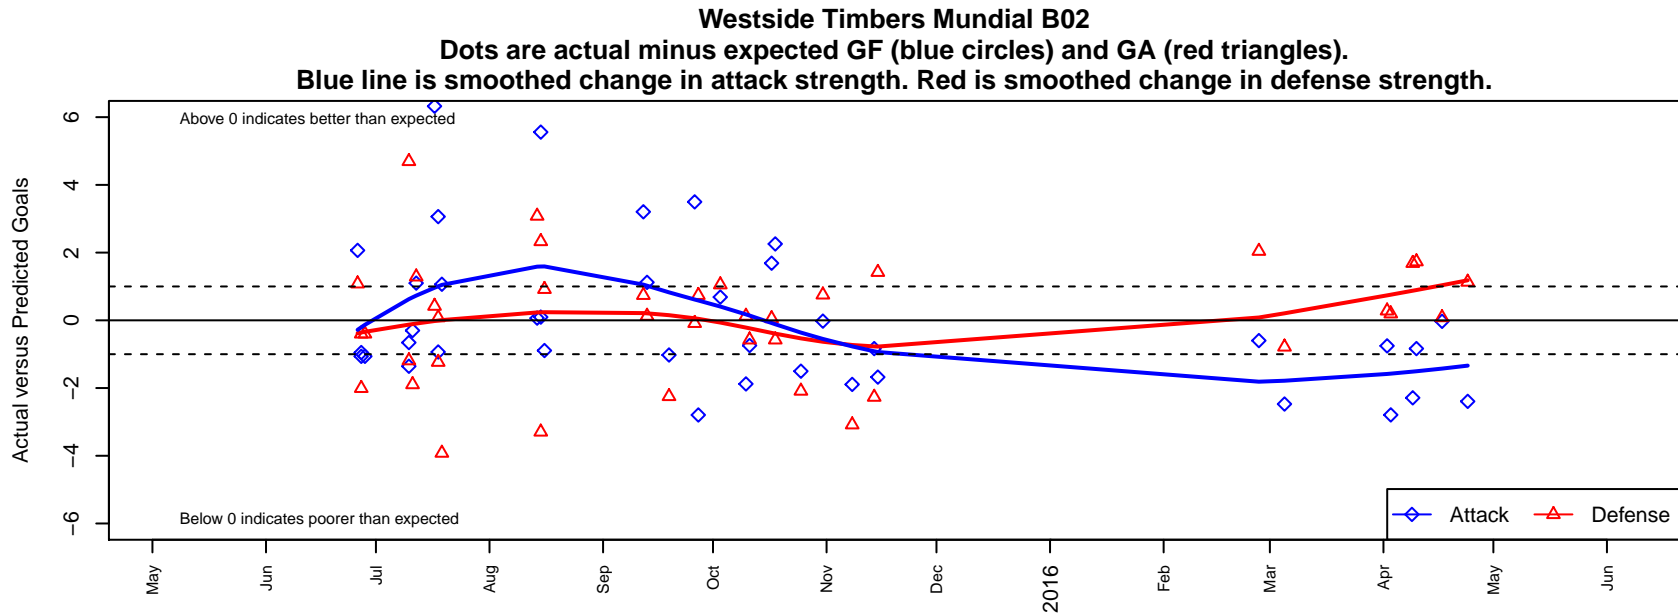

Westside Timbers Mundial B02

Westside Timbers
 Beaverton, OR
 B02 total strength=840
 attack=1.25 defense=1.06
 fall league = PTT B02 Div 2 Green
 spr league = Spr OYS B02 Div 1 White

alt names used:
 WT B02 Mundial
 WESTSIDE TIMBERSWT B02 MUNDIAL
 WT B02 Mundial
 WT B02 Mundial
 Westside Timbers B02 Mundial
 Westside Timbers B02 Mundial
 Westside Timbers B02 Mundial

**attack and defense variance (black dot)
relative to other teams
and top 10 in region**

**attack and defense rating
relative to others at age
and all opponents in last 13 months**

Performance relative to 13 month average