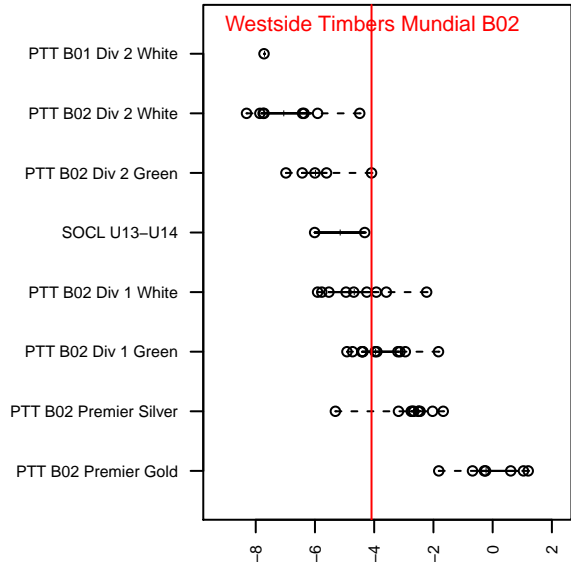

Westside Timbers Mundial B02

Westside Timbers
 Beaverton, OR
 B02 total strength=840
 attack=1.25 defense=1.06
 fall league = PTT B02 Div 2 Green
 spr league = Spr OYS B02 Div 1 White

alt names used:
 WT B02 Mundial
 WESTSIDE TIMBERSWT B02 MUNDIAL
 WT B02 Mundial
 WT B02 Mundial
 Westside Timbers B02 Mundial
 Westside Timbers B02 Mundial
 Westside Timbers B02 Mundial

Venues played:
 2015 Clash At the Border Gold U13
 2015 PCU Summer Classic U13 Gold
 2015 Beaverton Cup BU13 Silver
 2015 Mt Hood Challenge U13
 2015 PTT B02 Division 2 Green
 2015 OYS Presidents Cup B02
 2015 Spr OYS B02 Division 1 White

**attack and defense variance (black dot)
relative to other teams
and top 10 in region**

**attack and defense rating
relative to others at age
and all opponents in last 13 months**

Performance relative to 13 month average