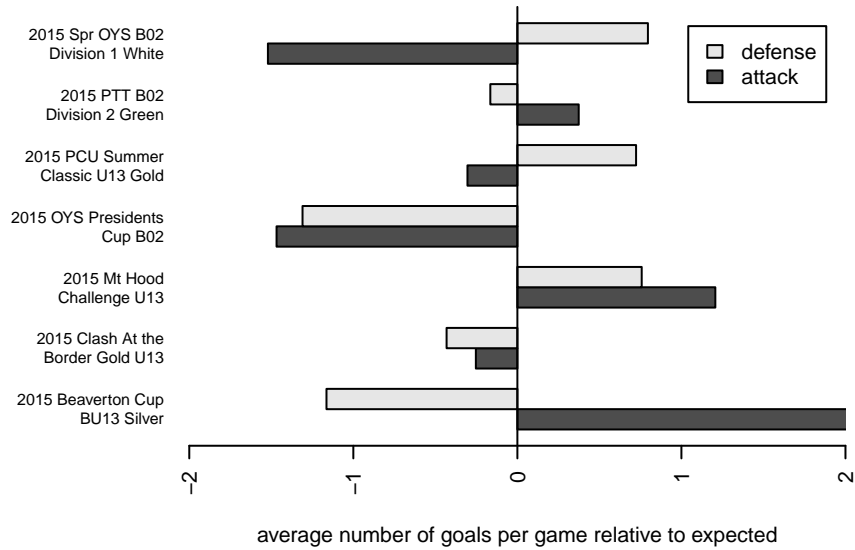

Westside Timbers Mundial B02

Westside Timbers
 Beaverton, OR
 B02 total strength=840
 attack=1.25 defense=1.06
 fall league = PTT B02 Div 2 Green
 spr league = Spr OYS B02 Div 1 White

alt names used:
 WT B02 Mundial
 WESTSIDE TIMBERSWT B02 MUNDIAL
 WT B02 Mundial
 WT B02 Mundial
 Westside Timbers B02 Mundial
 Westside Timbers B02 Mundial
 Westside Timbers B02 Mundial

Venues played:
 2015 Clash At the Border Gold U13
 2015 PCU Summer Classic U13 Gold
 2015 Beaverton Cup BU13 Silver
 2015 Mt Hood Challenge U13
 2015 PTT B02 Division 2 Green
 2015 OYS Presidents Cup B02
 2015 Spr OYS B02 Division 1 White

**attack and defense variance (black dot)
relative to other teams
and top 10 in region**

**attack and defense rating
relative to others at age
and all opponents in last 13 months**

Performance relative to 13 month average